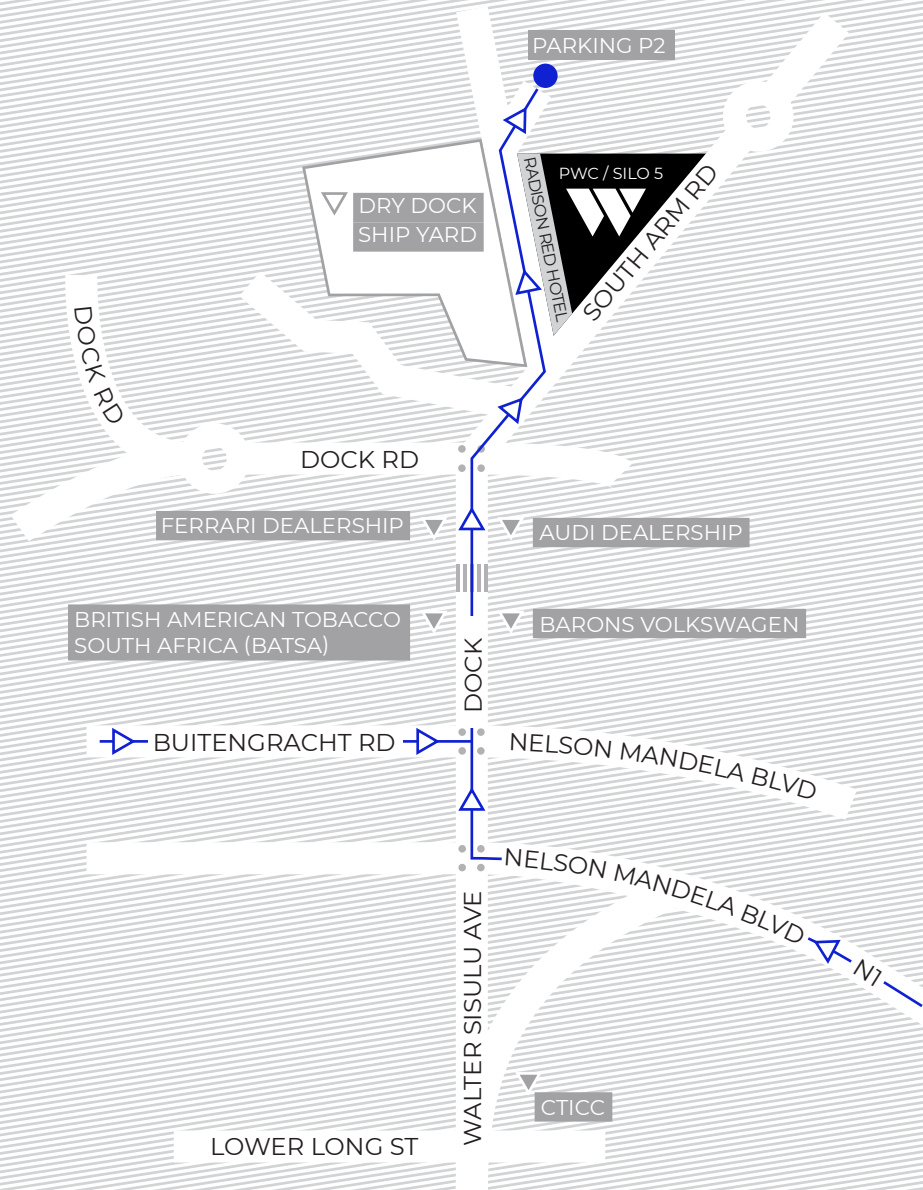

## Directions from N1

- › Turn right into Walter Sisulu Avenue at CTICC traffic lights.
- › Pass Barons and Audi Volkswagen on the righthand side and BATSA and Ferrari Dealership will be on the lefthand side.
- › Pass the Dry dock on your left, Radison Red Hotel on your right.
- › Veer right into access ramp to P2 or P3 Undercover parking level.
- › If parking on P2, please make use of the designed visitor bays if available.

## Directions from undercover parking

- › Follow the signage to P2 where you will find No.5 Silo lift lobby.
- › Take the lift or stairs to the "Upper Ground" (UG) level and walk to Werksmans Attorneys North Lobby area.
- › Take the lift or stairs to Level 1.
- › When leaving Werksmans reception, please speak to our Client Liaison Officer about validating your parking ticket.