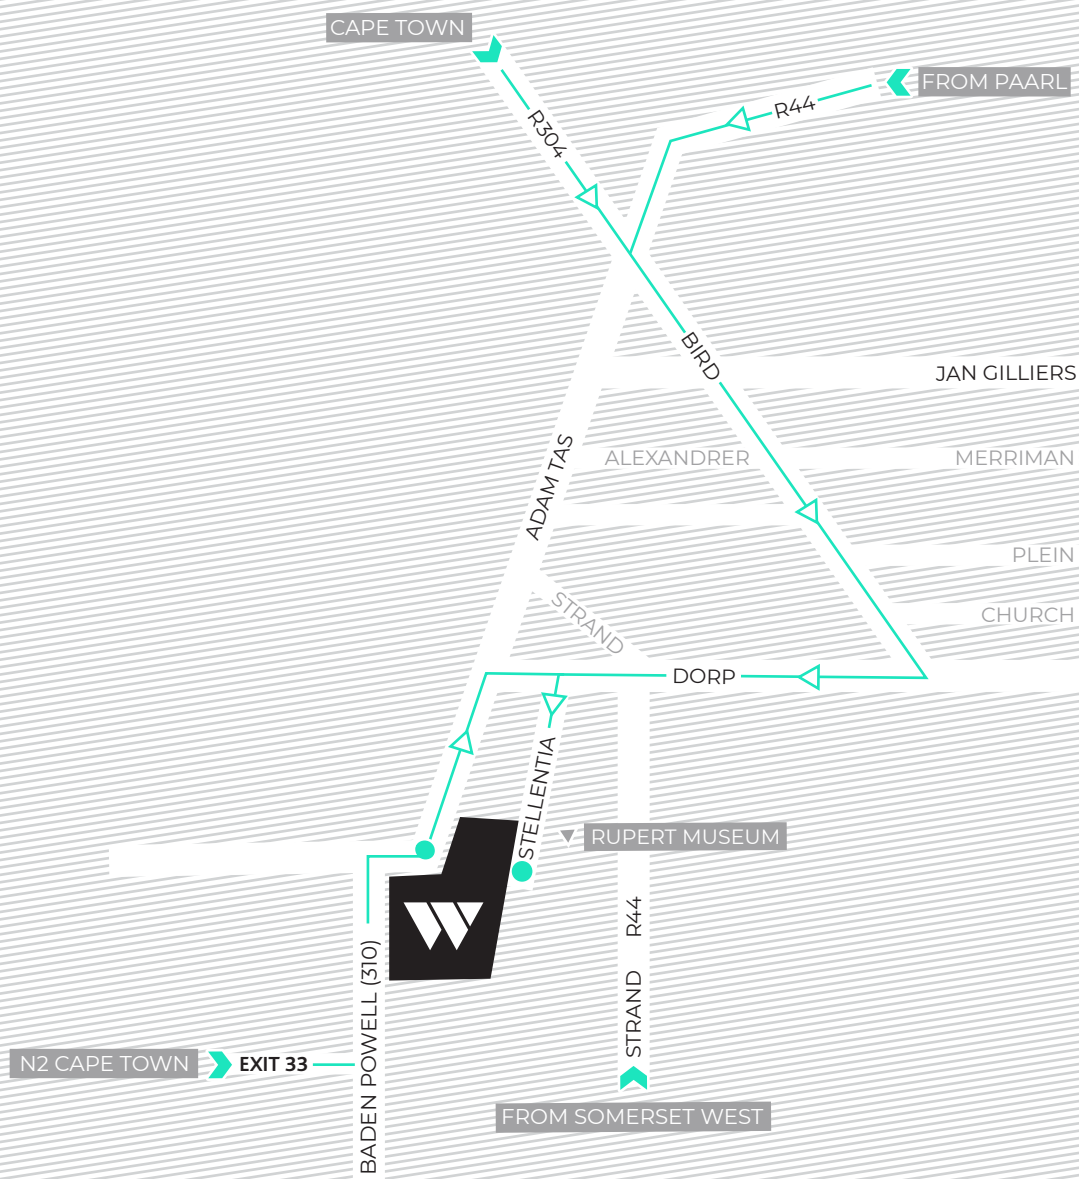

Stellenbosch Office

Physical Address: Block B 2nd Floor, De Wagenweg,
Office Park, Stellantia Avenue
T: 021 809 6000

Directions

- › Take the Baden Powell (310) Exit 33 offramp from the N2.
- › Turn right at the robots and travel towards Stellenbosch.
- › Turn right at the second robot into Dorp Street.
- › Turn right into Stellentia Road.
- › Werksmans is on the right (diagonally across from the Rupert Museum).

Directions from the N1 and Paarl

- › Take either the R304 (from Cape Town) or the R44 (from Paarl).
- › On the R44, turn left into Bird Street.
- › The R304 will become Bird Street.
- › Travel along Bird Street until T-junction.
- › Turn right into Dorp Street.
- › Proceed over the Strand Road robots.
- › Turn left into Stellentia Avenue.
- › Werksmans is on the right (diagonally across from the Rupert Museum).