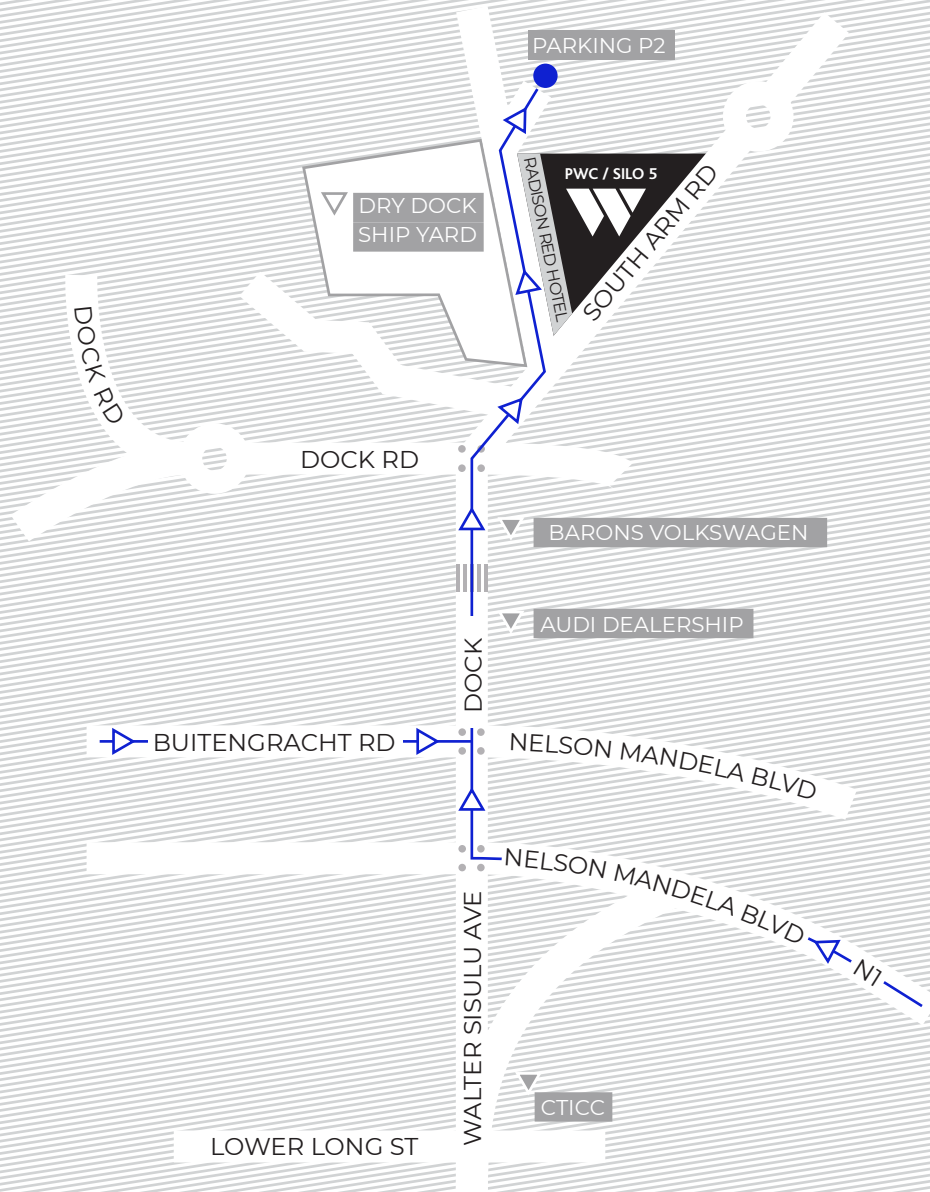

Cape Town Office

Physical Address: Level 1, No.5 Silo Square,
V&A Waterfront, Cape Town, 8001
T: 021 405 5100

Directions from N1

- ▶ Turn right into Walter Sisulu Avenue at CTICC traffic lights.
- ▶ Pass Audi and Barons Volkswagen on the righthand side.
- ▶ Pass the Dry dock on your left, Radison Red Hotel on your right.
- ▶ Veer right into access ramp to P2 or P3 undercover parking level.
- ▶ If parking on P2, please make use of the designed visitor bays if available.

Directions from undercover parking

- ▶ Follow the signage to P2 where you will find No.5 Silo lift lobby.
- ▶ Take the lift or stairs to the "Upper Ground" (UG) level and walk to Werksmans Attorneys North Lobby area.
- ▶ Take the lift or stairs to Level 1.
- ▶ When leaving Werksmans reception, please speak to our Client Liaison Officer about validating your parking ticket.