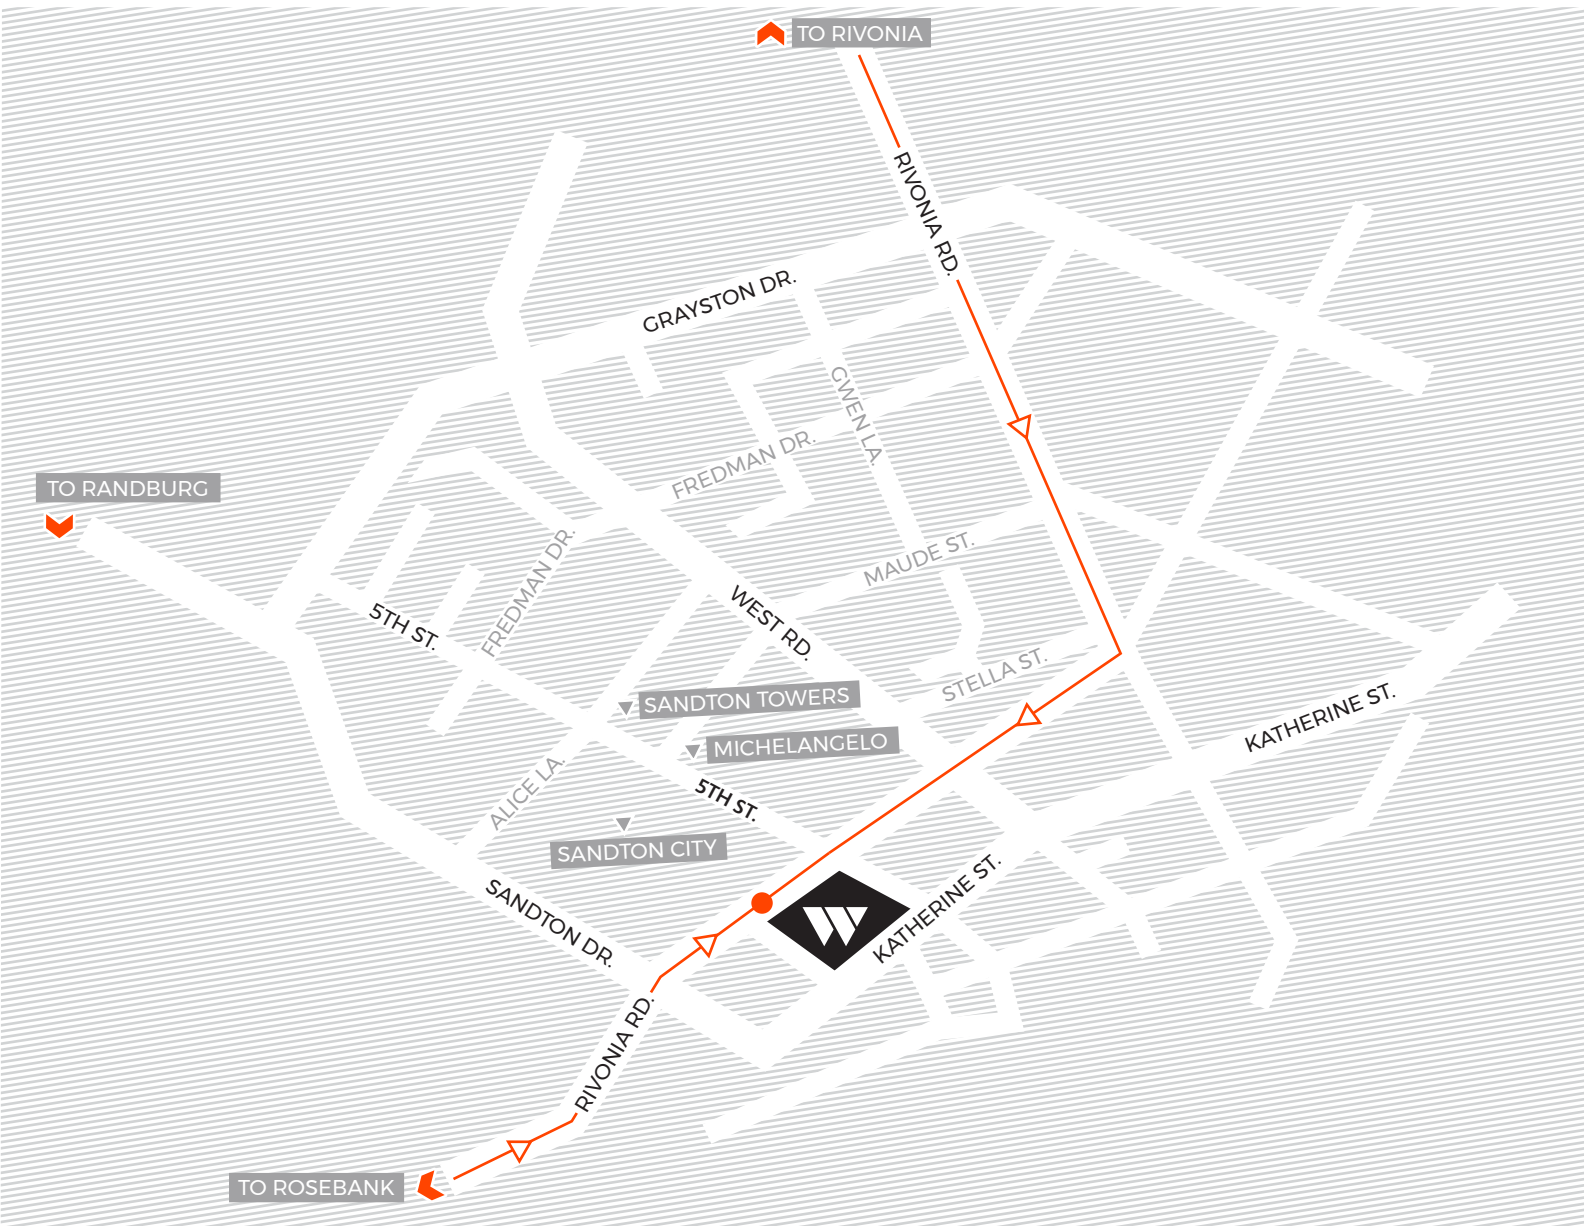

Johannesburg Office

Physical Address: The Central, 96 Rivonia Road, Sandton
T: 011 535 8000

WERKSMANS
ATTORNEYS

Directions from OR Tambo airport

- › As you leave the airport follow the sign R24-Johannesburg.
- › Proceed along R24 (which will merge with the N12).
- › Continue until you reach a large interchange - 113 GILLOOLYS.
- › Take the N3 (N1) PRETORIA offramp.
- › Travel along the N3 towards Pretoria.
- › Continue past exits 116 (Linksfild), 119 (Modderfontein) and 121 (London Road).
- › Take the next offramp - 124: SANDTON - M60 MARLBORO DRIVE.
- › Turn LEFT into MARLBORO DRIVE and travel for approximately 2.5 kilometres.
- › Turn RIGHT at the 4th traffic light into SOUTH ROAD (M74W) (Shell Garage on your left).
- › Cross over BOWLING ROAD (2nd traffic light after you have turned into SOUTH ROAD).
- › Continue through the next traffic light (small shopping centre and Shell Garage on your right).
- › At the next traffic light (T-junction with Shell Garage ahead of you) turn LEFT into RIVONIA ROAD.
- › Follow RIVONIA ROAD and Werksmans will be on your left.