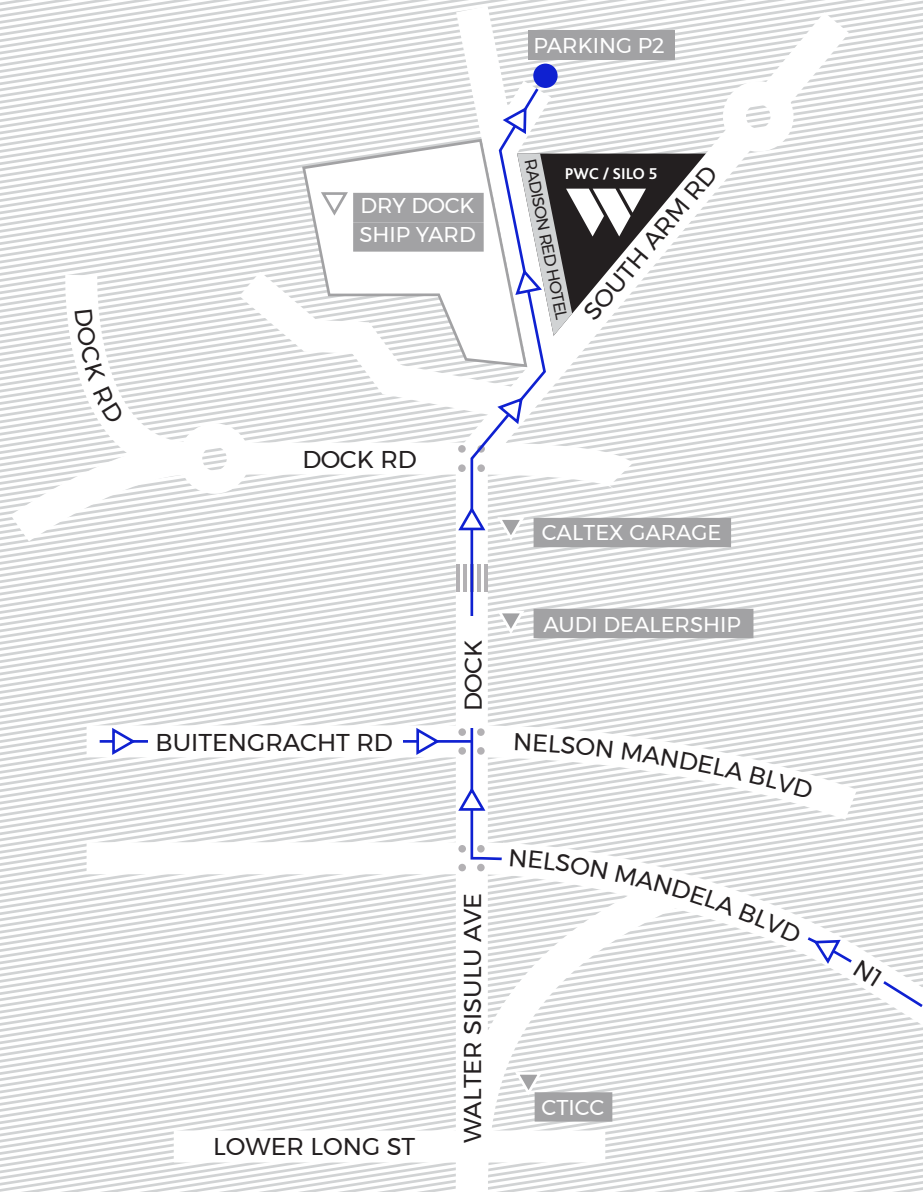

Cape Town Office

Physical Address: Level 1, No.5 Silo Square,
V&A Waterfront, Cape Town, 8001
T: 021 405 5100

Directions from NI

- ▶ Turn right into Walter Sisulu Avenue at CTICC traffic lights.
- ▶ Pass Audi and Caltex Garage on the righthand side.
- ▶ Pass the Dry dock on your left, Radison Red Hotel on your right.
- ▶ Veer right into access ramp to P2 or P3 undercover parking level.
- ▶ If parking on P2, please make use of the designed visitor bays if available.

Directions from undercover parking

- ▶ Follow the signage to P2 where you will find No.5 Silo lift lobby.
- ▶ Take the lift or stairs to the "Upper Ground" (UG) level and walk to Werksmans Attorneys North Lobby area.
- ▶ Take the lift or stairs to Level 1.
- ▶ When leaving Werksmans reception, please speak to our Client Liaison Officer about validating your parking ticket.