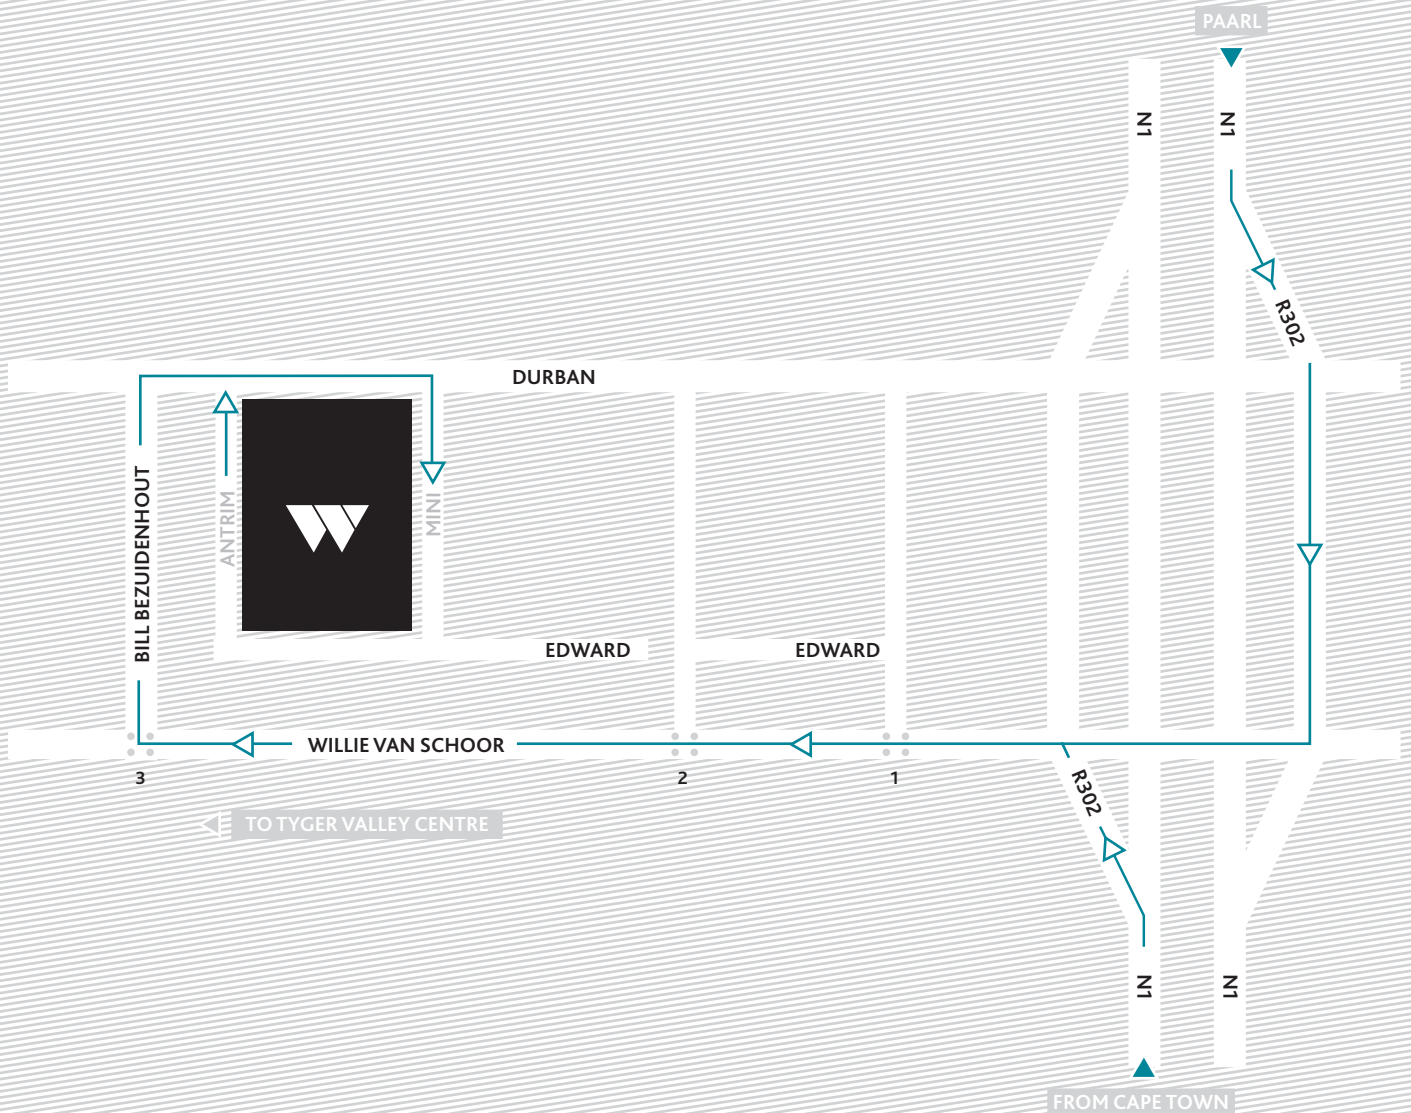

TYGER VALLEY OFFICE

Physical address: 2ND & 3RD FLOOR, 142 EDWARD STREET, TYGER VALLEY
T: 021 910 9000

DIRECTIONS FROM OR TAMBO AIRPORT

- ▶ Travel on the N1 towards Paarl.
- ▶ Take the R302 (Exit 23) turn-off towards Tyger Valley Centre.
- ▶ Turn left at the traffic lights into Willie van Schoor Avenue.
- ▶ Turn right at the 3rd set of traffic lights into Bill Bezuidenhout Avenue.
- ▶ Turn right at the traffic lights into Durban Road.
- ▶ Turn right at the 2nd turn-off into Mini Street.
- ▶ Travel to the end of Mini Street.
- ▶ At the stop street, turn right into Edward Street.
- ▶ Werksmans is on the corner of Edward and Antrim Street (the next street up from Mini).
- ▶ Parking is in front of the building in Edward Street and also in Antrim Street.