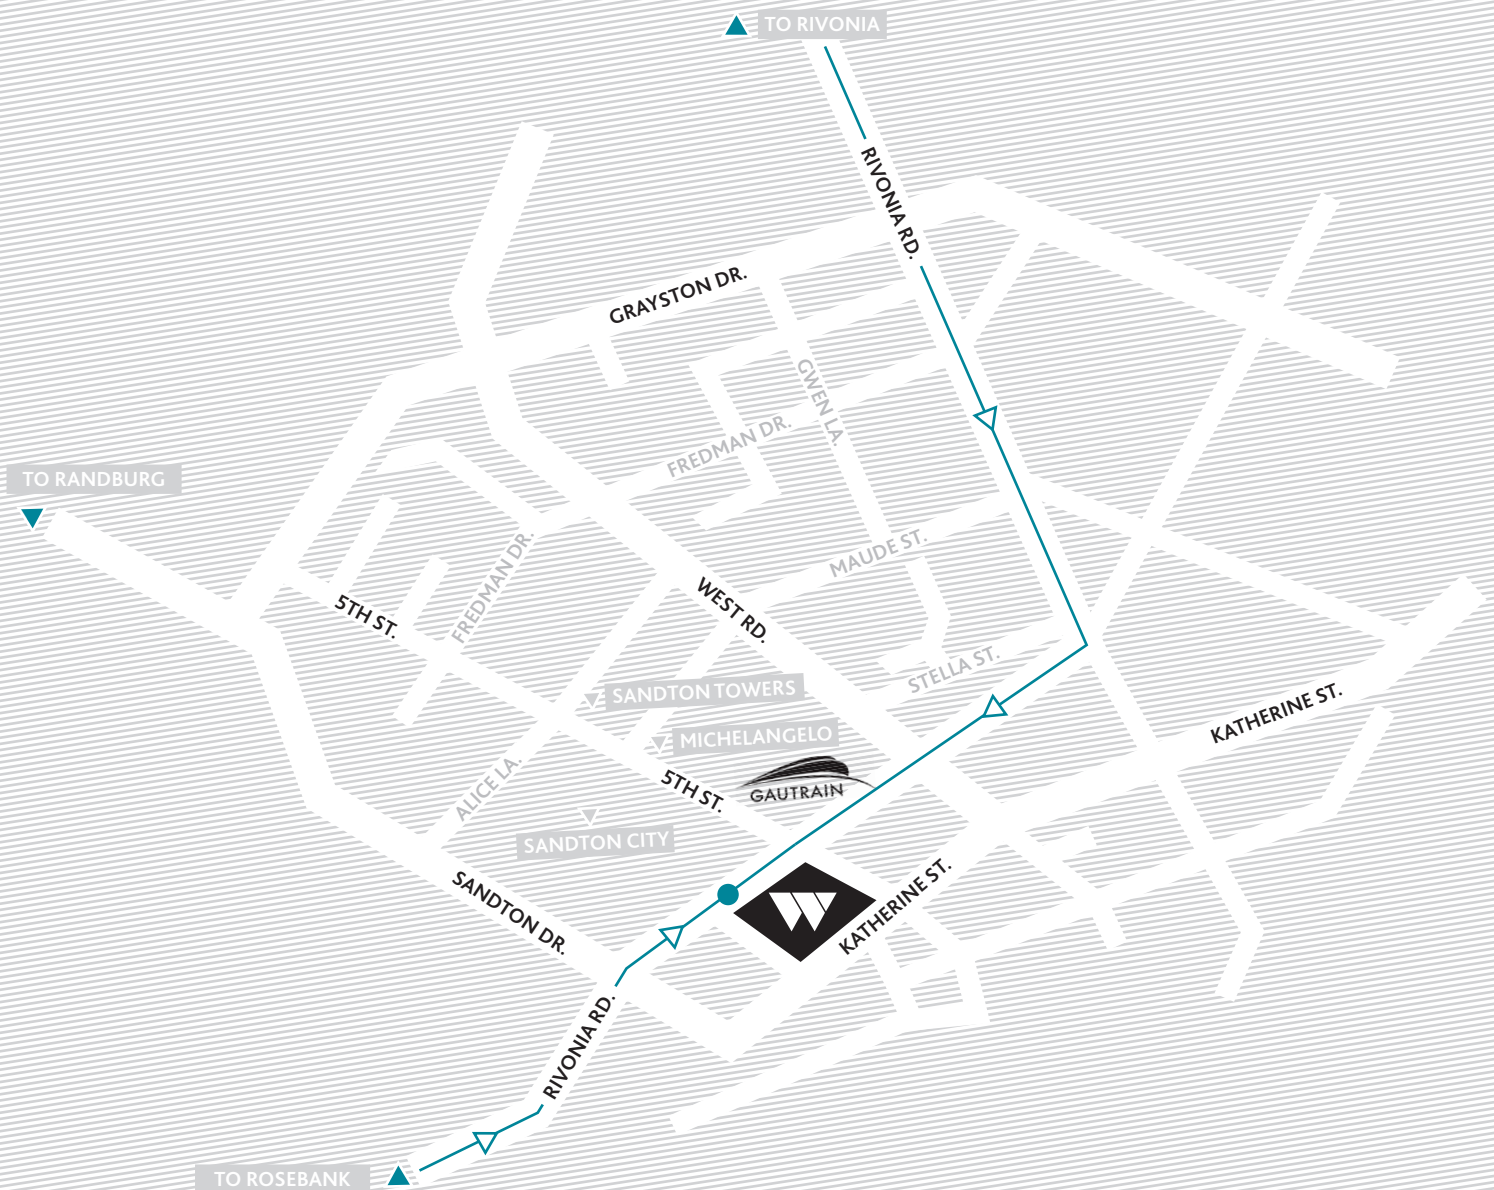

JOHANNESBURG OFFICE

Physical address: THE CENTRAL, 96 RIVONIA ROAD, SANDTON
T: 011 535 8000

WERKSMANS
ATTORNEYS

DIRECTIONS FROM OR TAMBO AIRPORT

- ▶ As you leave the airport follow the sign R24-JOHANNESBURG.
- ▶ Proceed along R24 (which will merge with the N12).
- ▶ Continue until you reach a large interchange – 113 GILLOOLYS.
- ▶ Take the N3 (N1) PRETORIA offramp.
- ▶ Travel along the N3 towards Pretoria.
- ▶ Continue past exits 116 (Linksfeld), 119 (Modderfontein) and 121 (London Road).
- ▶ Take the next offramp – 124: SANDTON – M60 MARLBORO DRIVE.
- ▶ Turn LEFT into MARLBORO DRIVE and travel for approximately 2.5 kilometres.
- ▶ Turn RIGHT at the 4th traffic light into SOUTH ROAD (M74W) (Shell Garage on your left).
- ▶ Cross over BOWLING ROAD (2nd traffic light after you have turned into SOUTH ROAD).
- ▶ Continue through the next traffic light (small shopping centre and Shell Garage on your right).
- ▶ At the next traffic light (T-junction with Shell Garage ahead of you) turn LEFT into RIVONIA ROAD.
- ▶ Follow RIVONIA ROAD and Werksmans will be on your left.