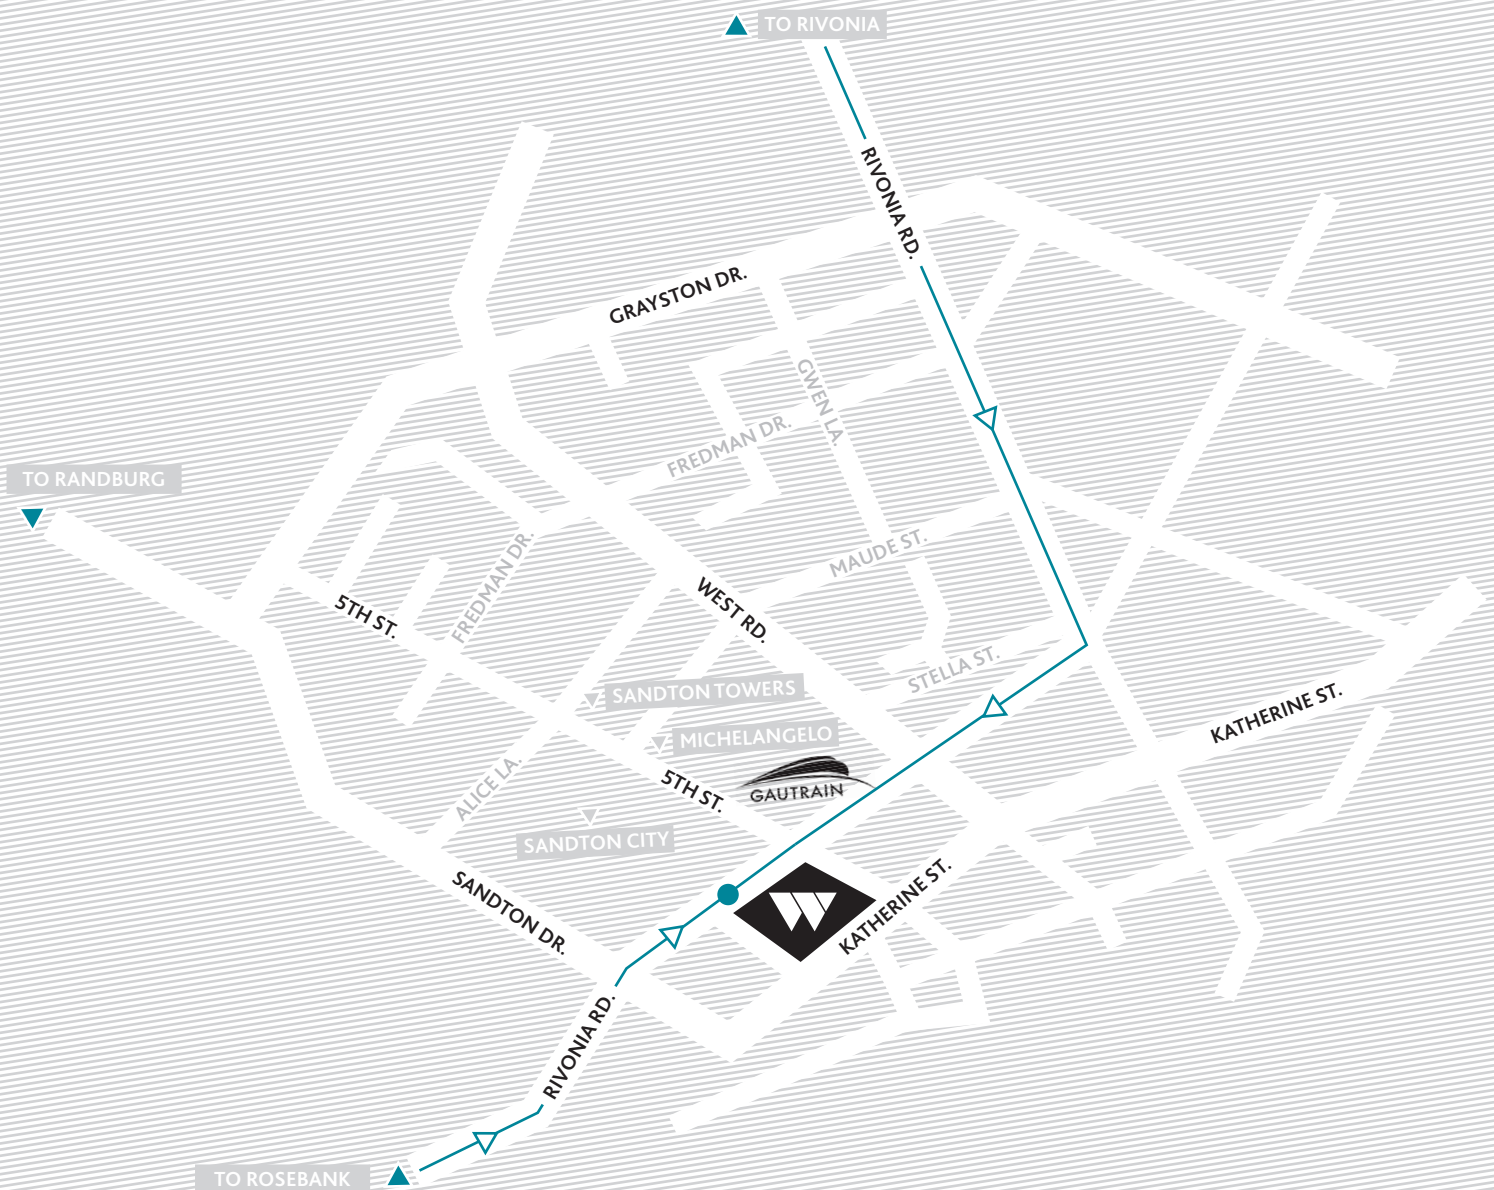

# JOHANNESBURG OFFICE

Physical address: THE CENTRAL, 96 RIVONIA ROAD, SANDTON  
T: 011 535 8000

  
**WERKSMANS**  
ATTORNEYS

## DIRECTIONS FROM OR TAMBO AIRPORT

- ▶ As you leave the airport follow the sign R24-JOHANNESBURG.
- ▶ Proceed along R24 (which will merge with the N12).
- ▶ Continue until you reach a large interchange – 113 GILLOOLYS.
- ▶ Take the N3 (N1) PRETORIA off-ramp.
- ▶ Travel along the N3 towards Pretoria.
- ▶ Continue past exits 116 (Linksfeld), 119 (Modderfontein) and 121 (London Road).
- ▶ Take the next off-ramp – 124: SANDTON – M60 MARLBORO DRIVE.
- ▶ Turn LEFT into MARLBORO DRIVE and travel for approximately 2.5 kilometres.
- ▶ Turn RIGHT at the 4th traffic light into SOUTH ROAD (M74W) (Shell Garage on your left).
- ▶ Cross over BOWLING ROAD (2nd traffic light after you have turned into SOUTH ROAD).
- ▶ Continue through the next traffic light (small shopping centre and Shell Garage on your right).
- ▶ At the next traffic light (T-junction with Shell Garage ahead of you) turn LEFT into RIVONIA ROAD.
- ▶ Follow RIVONIA ROAD and Werksmans will be on your left.